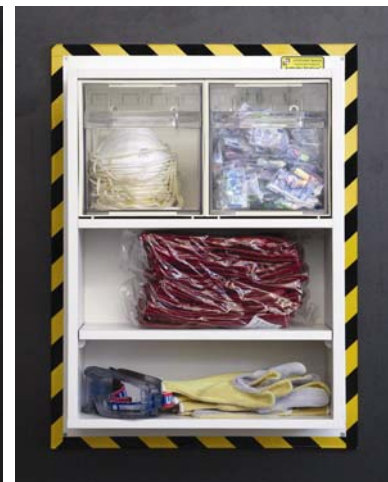

Benefits

- Dispense several items from one place
- Robust construction will last for years
- Low profile does not intrude on walkways
- Suitable for wet areas such as food plants
- Hygienic surfaces easily wipe clean
- Remove dispenser bin inners for easy cleaning
- Clear view of contents and quantities
- Store more supplies below the dispensing bins
- Lock away expensive items - issue as you need
- Reflective border highlights PPE location

Customise your PPE Activity Station™

- Choose from 2 or 4 x tilt-bin dispensers
(Each tilt-bin has a displacement of 4 litres)
- Open shelves and/or locked cupboards
- Customised signage for your workplace
- Add a glove dispenser or *Hi-Vis* vest hooks
- Include an extended backboard for signage or storing hard hats.

Specifications:

Model	width	height	depth
PPE2	530mm	742mm	186mm*
PPE2X	530mm	1040mm	186mm*
PPE4	942mm	742mm	186mm*
PPE4X	942mm	1040mm	186mm*

*225mm including handles

2 x PPE dispensers and 1 x locked cupboard (Model PPE2C)

2 x PPE dispensers and 1 x adjustable shelf (Model PPE2)

4 x PPE Dispensers, 1 locked cupboard and 1 adjustable shelf (Model PPE4C)

4 x PPE Dispensers, 2 locked cupboards and extended top (Model PPE4C2X)