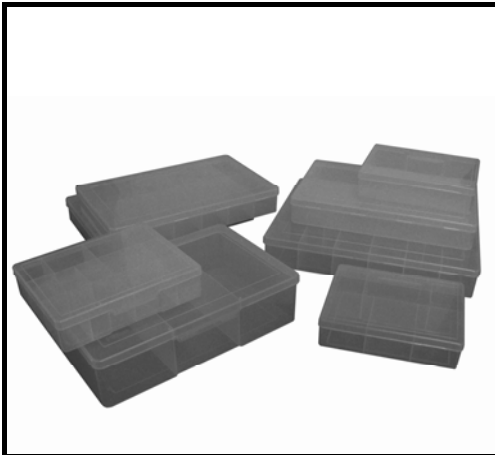

DESCRIPTION	WIDTH	DEPTH	HEIGHT
Stor-Pak 5	100mm	115mm	60mm
Stor-Pak 10	100mm	170mm	85mm
Stor-Pak 25	133mm	220mm	125mm

Drawer Organisers:

- Dust free storage for many small parts
- Screw into a wall panel, attach to a louvre panel fixed to interior, or freestanding
- Individual drawers 70W x 125D x 40H
- Fit three inserts per drawer

DESCRIPTION	WIDTH	DEPTH	HEIGHT
12 Drawer Organiser	230mm	128mm	188mm
20 Drawer Organiser	305mm	128mm	230mm
Drawer inserts	62mm	38mm	38mm

Unlimited Spaces

The Safety Space – creating safer workplaces™

Spare Parts Trays:

- Fits into 150mm high drawers
- 100mm wide - 4 across, 200mm wide – 2 across
- Each tray comes with 2 dividers

DESCRIPTION	WIDTH	DEPTH	HEIGHT
Spare parts tray 100	100mm	400mm	100mm
Spare parts tray 200r	200mm	400mm	100mm
Dividers 100			
Dividers 200			

Storage Boxes:

- Fits into Drawers, Document shelves or Binder shelf.
- Mobile – take to the job site

SIZE	Compartments	WIDTH	DEPTH	HEIGHT
Medium	1	195mm	157mm	48mm
Medium	6	195mm	157mm	48mm
Medium	14	195mm	157mm	48mm
Large	1	310mm	200mm	48mm
Large	3	310mm	200mm	80mm
Large	6	310mm	200mm	80mm
Large	12	310mm	200mm	48mm
Large	18	310mm	200mm	48mm
XtraLarge	20	350mm	270mm	55mm