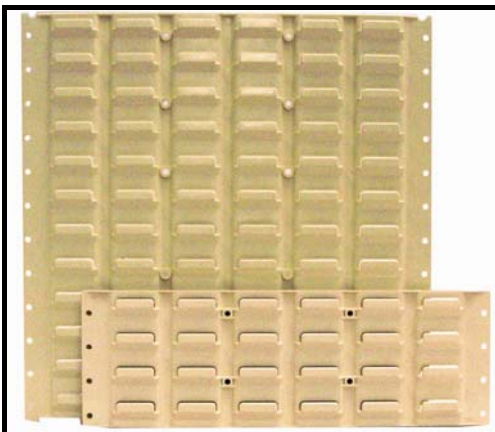

Louvre Panels:

- Bolt or screw to interior
- Holds Stor-Pak, Visi-Pak and Drawer Organiser
- Interlocking ends for modular setup

DESCRIPTION	WIDTH	DEPTH	HEIGHT
Louvre panel 153	153mm	N/A	460mm
Louvre panel 460	460mm	N/A	460mm